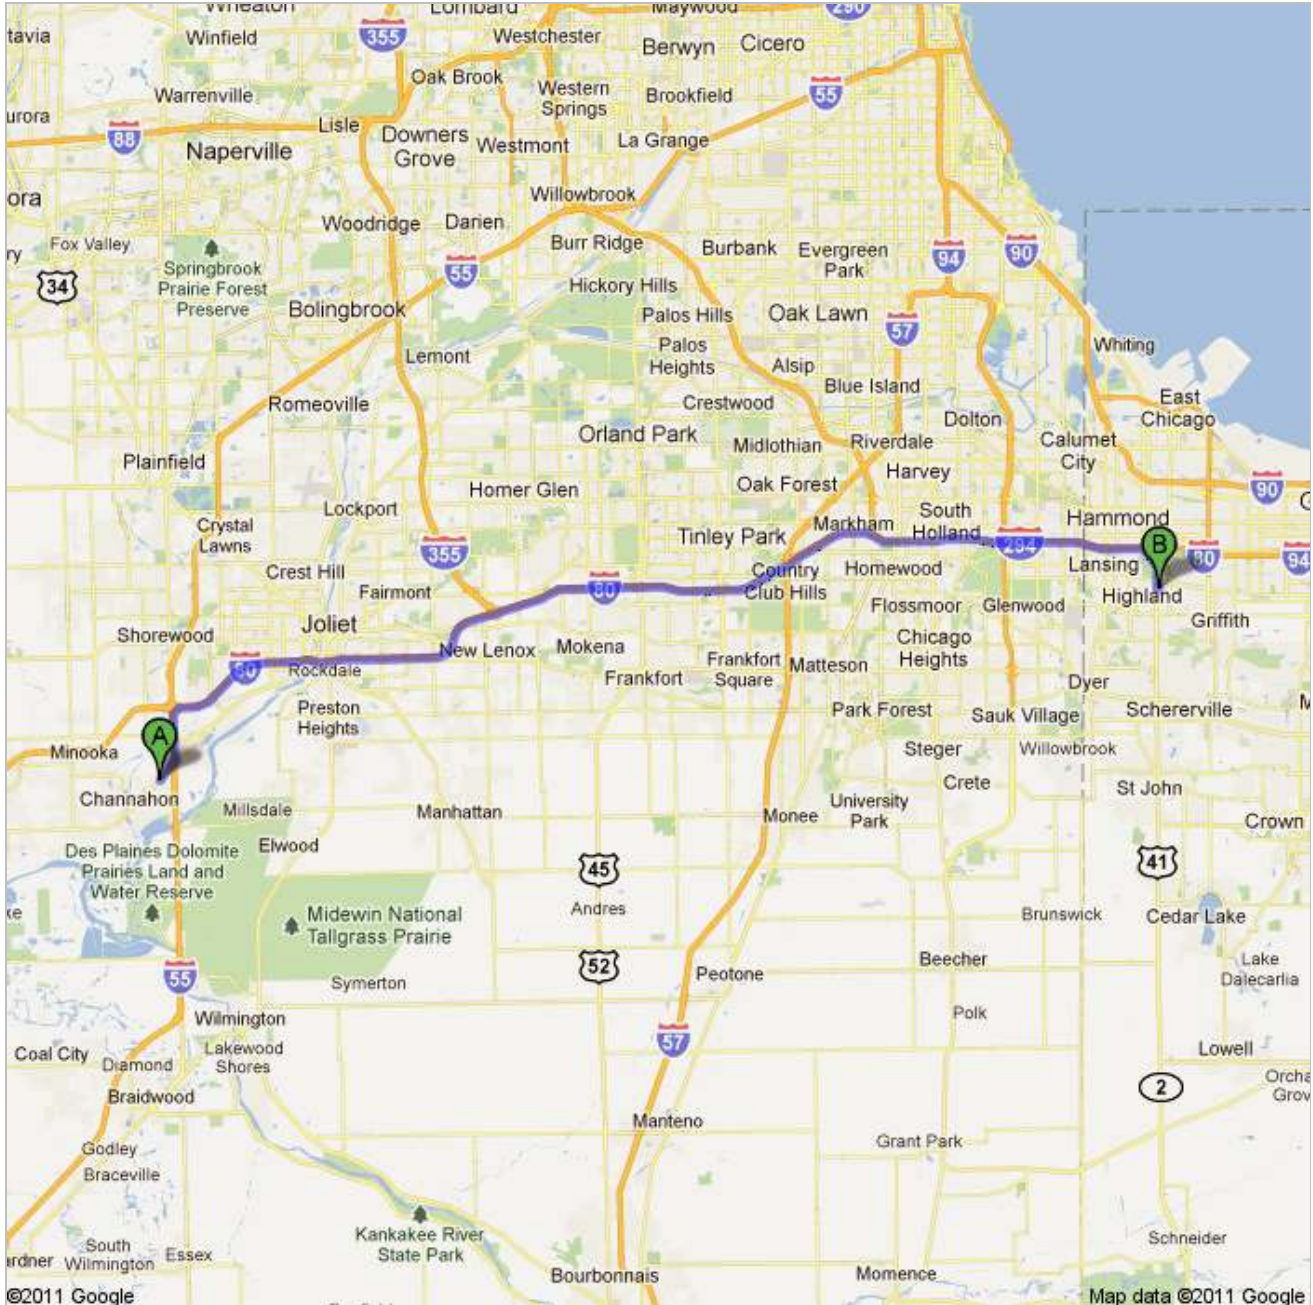

Directions to 2450 Lincoln St, Highland, IN 46322  
44.1 mi – about 52 mins

24466 W Eames St, Channahon, IL 60410

1. Head **northeast** on **US-6 E/E Eames St** toward **S Municipal Dr**  
About 2 mins

go 1.0 mi  
total 1.0 mi

2. Turn left to merge onto **I-55 N** toward **Chicago**  
About 3 mins

go 1.7 mi  
total 2.6 mi

3. Take exit **250A** to merge onto **I-80 E** toward **Indiana**  
**Partial toll road**  
Entering Indiana  
About 41 mins

go 39.4 mi  
total 42.1 mi

4. Take exit **2** for **US-41 S/Indianapolis Blvd**

go 0.4 mi  
total 42.5 mi

5. Slight right onto **US-41 S/S Indianapolis Blvd**  
About 3 mins

go 1.5 mi  
total 44.0 mi

6. Turn left onto **Lincoln St**  
Destination will be on the right  
About 1 min

go 486 ft  
total 44.1 mi

2450 Lincoln St, Highland, IN 46322

These directions are for planning purposes only. You may find that construction projects, traffic, weather, or other events may cause conditions to differ from the map results, and you should plan your route accordingly. You must obey all signs or notices regarding your route.