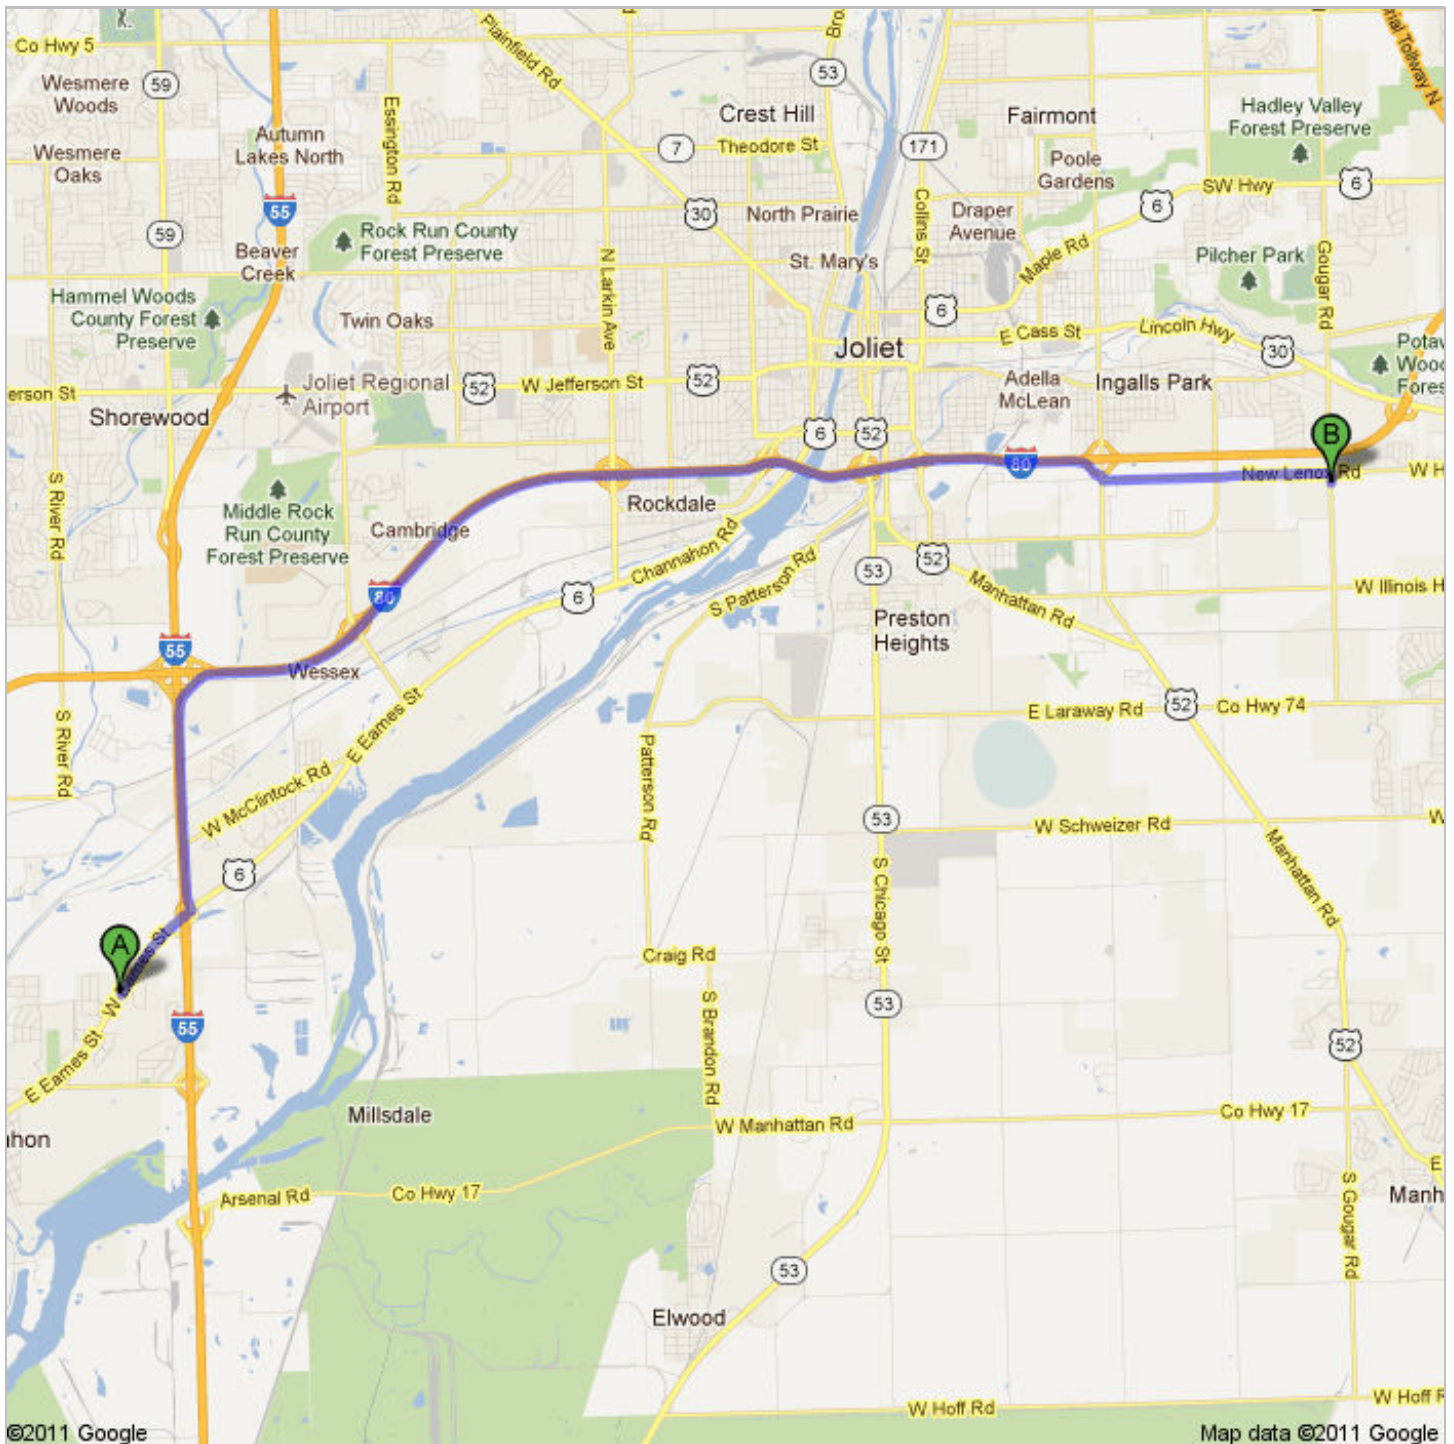

Directions to 500 Gougar Rd, New Lenox, IL 60451 13.7 mi – about 19 mins

Save trees. Go green!
 Download Google Maps on your phone at google.com/gmm

A 24466 W Eames St, Channahon, IL 60410

- 6 1. Head **northeast** on **US-6 E/E Eames St** toward **S Municipal Dr** go 1.0 mi
total 1.0 mi
 About 2 mins
- 55 2. Turn left to merge onto **I-55 N** toward **Chicago** go 1.7 mi
total 2.6 mi
 About 3 mins
- 80 3. Take exit **250A** to merge onto **I-80 E** toward **Indiana** go 8.6 mi
total 11.3 mi
 About 8 mins
- ↗ 4. Take exit **134** for **Briggs St** go 0.3 mi
total 11.6 mi
- ↘ 5. Turn right onto **S Briggs St** go 144 ft
total 11.6 mi
- ↙ 6. Take the 1st left onto **W Haven Ave/New Lenox Rd** go 2.0 mi
total 13.6 mi
 About 4 mins
- ↘ 7. Turn right onto **Gougar Rd** go 443 ft
total 13.7 mi
 Destination will be on the left

B 500 Gougar Rd, New Lenox, IL 60451

These directions are for planning purposes only. You may find that construction projects, traffic, weather, or other events may cause conditions to differ from the map results, and you should plan your route accordingly. You must obey all signs or notices regarding your route.

Map data ©2011 Google

Directions weren't right? Please find your route on maps.google.com and click "Report a problem" at the bottom left.