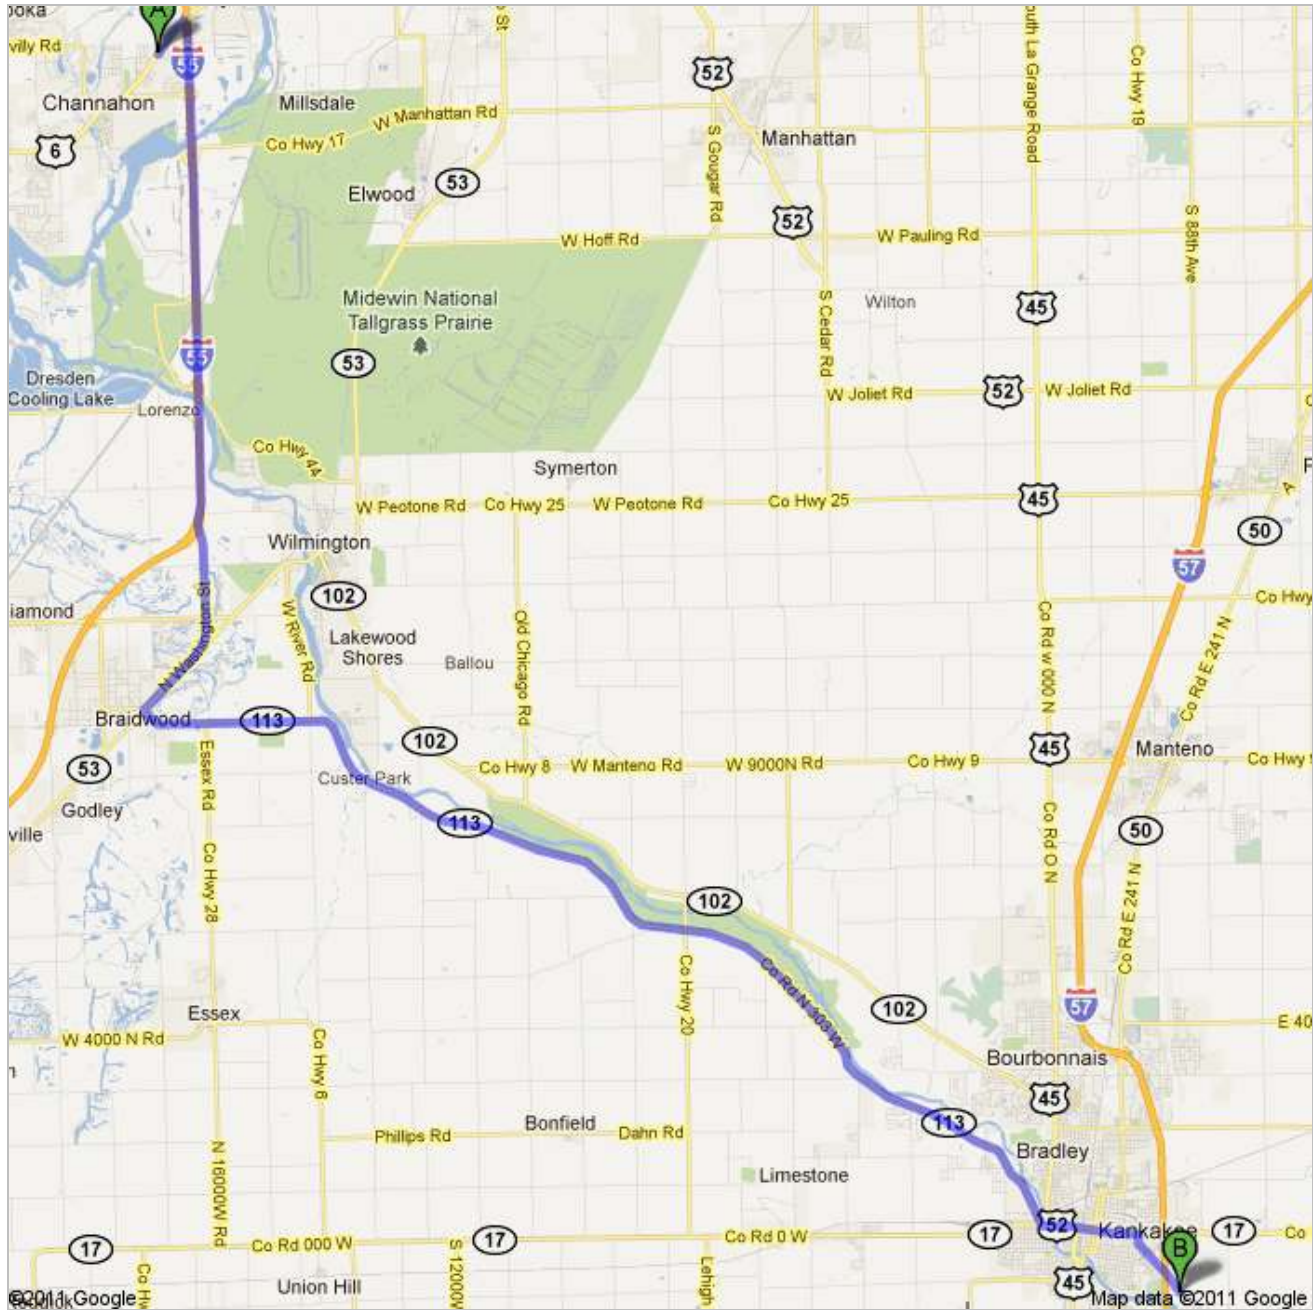

Directions to 2499 Waldron Rd, Kankakee, IL 60901
39.2 mi – about 58 mins

Save trees. Go green!
Download Google Maps on your phone at google.com/gmm

24466 W Eames St, Channahon, IL 60410

1. Head **northeast** on **US-6 E/E Eames St** toward **S Municipal Dr**
About 1 min

go 0.8 mi
total 0.8 mi

2. Slight right to merge onto **I-55 S**
About 10 mins

go 9.6 mi
total 10.5 mi

3. Take exit **238** on the left to merge onto **IL-129 S/Washington St** toward **Braidwood**
About 7 mins

go 4.1 mi
total 14.5 mi

4. Turn left onto **IL-113 E/E Main St**
Continue to follow IL-113 E
About 29 mins

go 21.4 mi
total 35.9 mi

5. Turn left onto **W Court St**
About 7 mins

go 1.9 mi
total 37.8 mi

6. Turn right onto **S Nelson Ave**

go 0.2 mi
total 38.0 mi

7. Take the 3rd left onto **E Maple St**
About 3 mins

go 0.8 mi
total 38.8 mi

8. Continue onto **Waldron Rd**

Destination will be on the right

About 1 min

go 0.5 mi
total 39.2 mi

2499 Waldron Rd, Kankakee, IL 60901