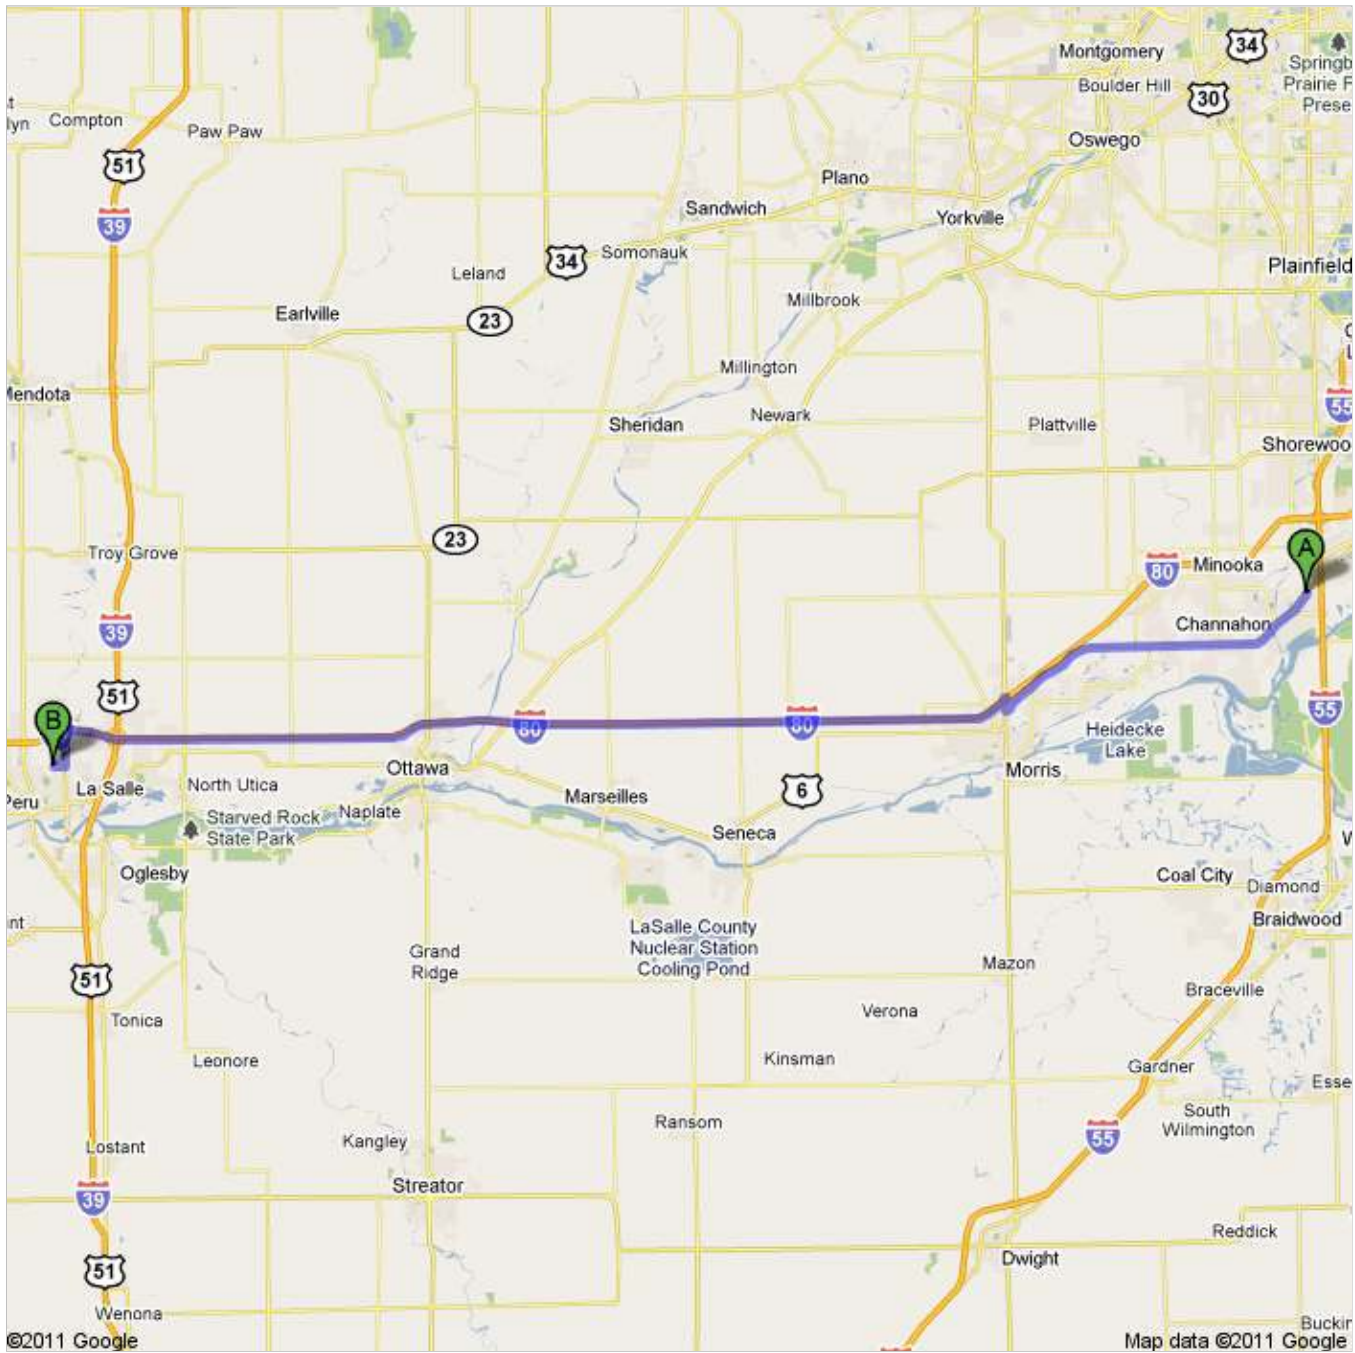

Directions to 200 24th St, LaSalle, IL 61301  
50.6 mi – about 58 mins

 24466 W Eames St, Channahon, IL 60410

 1. Head **southwest** on **US-6 W/E Eames St** toward **Konjevich Rd** go 12.8 mi  
Continue to follow US-6 W total 12.8 mi  
About 14 mins

 2. Turn right at **IL-47 N/Division St** go 0.5 mi  
Continue to follow IL-47 N total 13.3 mi  
About 2 mins

 3. Turn left to merge onto **I-80 W** toward **Moline-Rock Island** go 35.2 mi  
About 37 mins total 48.6 mi

 4. Take exit **77** to merge onto **IL-351 S/St Vincents Ave** toward **La Salle** go 1.6 mi  
About 3 mins total 50.2 mi

 5. Turn right at **24th St** go 0.4 mi  
Destination will be on the left total 50.6 mi  
About 1 min

 200 24th St, LaSalle, IL 61301

These directions are for planning purposes only. You may find that construction projects, traffic, weather, or other events may cause conditions to differ from the map results, and you should plan your route accordingly. You must obey all signs or notices regarding your route.