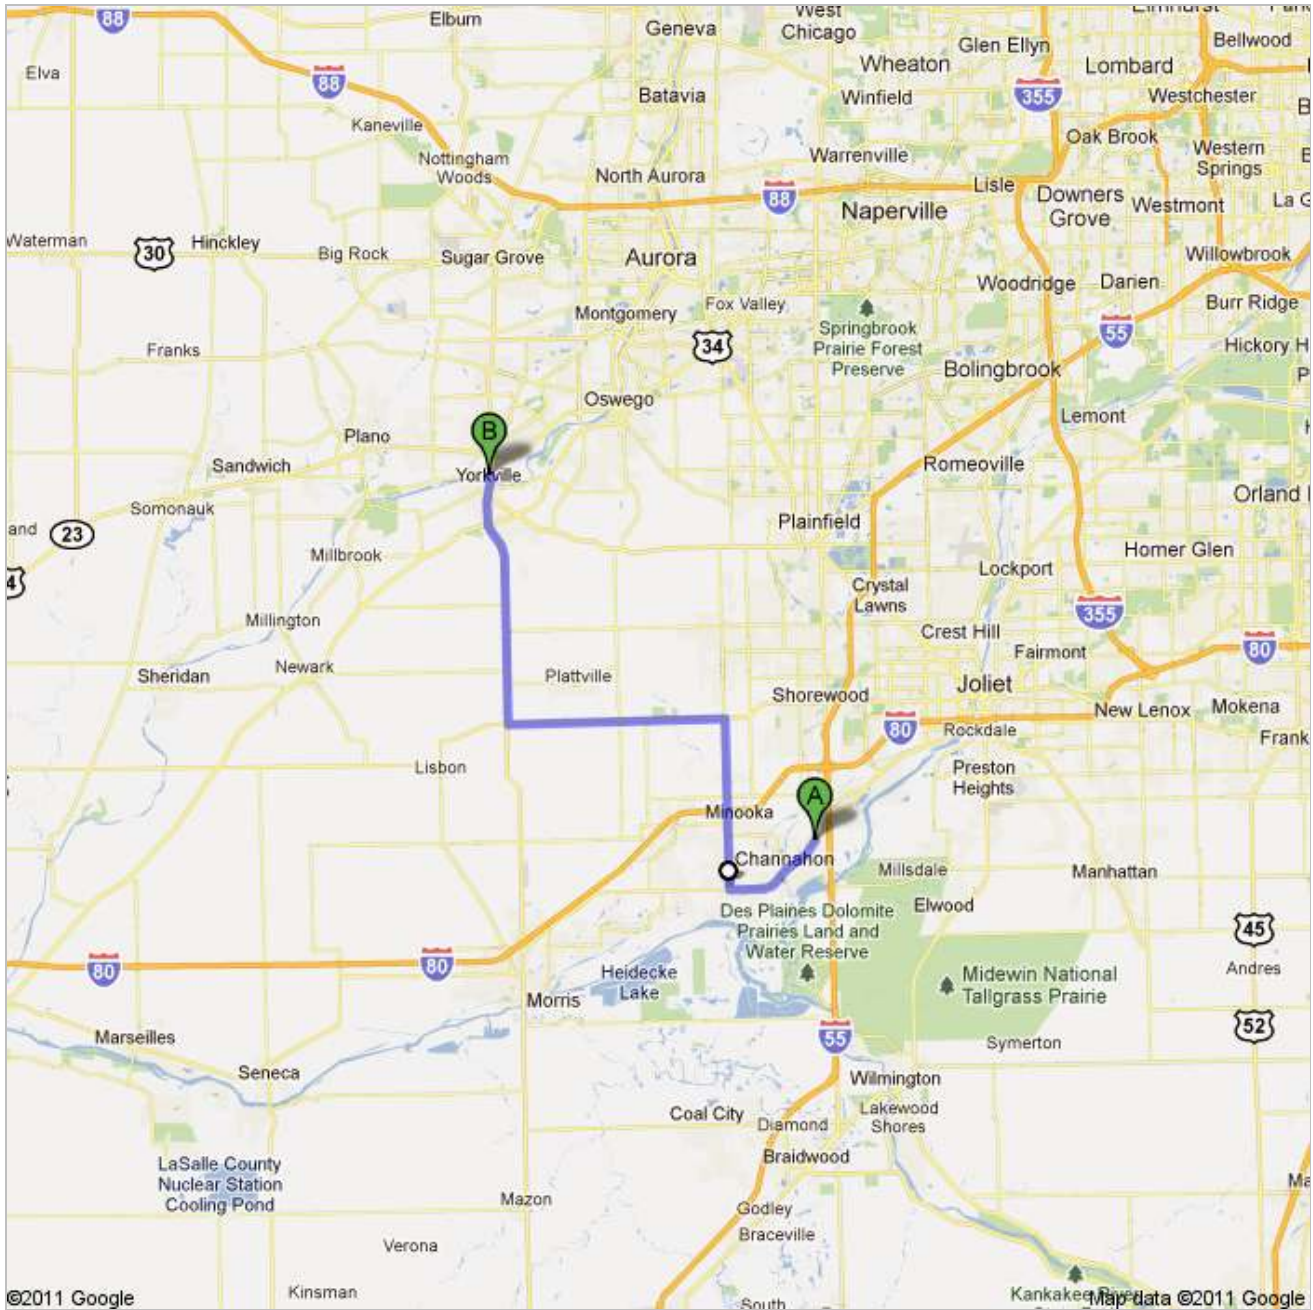

Directions to 201 W Center St, Yorkville, IL 60560
28.7 mi – about 44 mins

24466 W Eames St, Channahon, IL 60410

1. Head **southwest** on **US-6 W/E Eames St** toward **Konjevich Rd**
About 4 mins

go 4.1 mi
total 4.1 mi

2. Turn right onto **Co Rd 8000 E/N Ridge Rd**
Continue to follow N Ridge Rd
About 14 mins

go 6.5 mi
total 10.6 mi

3. Turn left onto **U.S. 52 W**
About 10 mins

go 8.3 mi
total 18.9 mi

4. Turn right onto **IL-47 N/N Bridge St**
About 14 mins

go 9.7 mi
total 28.6 mi

5. Turn left onto **W Center St**
Destination will be on the right
About 1 min

go 384 ft
total 28.7 mi

201 W Center St, Yorkville, IL 60560

These directions are for planning purposes only. You may find that construction projects, traffic, weather, or other events may cause conditions to differ from the map results, and you should plan your route accordingly. You must obey all signs or notices regarding your route.

Map data ©2011 Google

Directions weren't right? Please find your route on maps.google.com and click "Report a problem" at the bottom left.