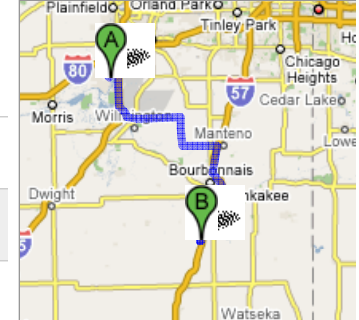

Start **Church**
 25124 S Fryer St
 Channahon, IL 60410

End **Zion Lutheran - Chebanse**
 190 Concordia Dr
 Chebanse, IL 60922

Travel **52.2 mi – about 1 hour 9 mins**

Get Google Maps on your phone
 Text the word "GMAPS" to 466453

A Church
 25124 S Fryer St
 Channahon, IL 60410
 Drive: 52.2 mi – about 1 hour 9 mins

1. Head **north** on **S Fryer St** toward **W Bluff St** 0.2 mi
1 min
- ➔ 2. Turn **right** at **W Eames St/US-6** 0.7 mi
2 mins
- ➔ 3. Turn **right** at **W Bluff Rd** 1.1 mi
2 mins
- ➔ 4. Turn **right** to merge onto **I-55 S** toward **Bloomington** 5.4 mi
6 mins
5. Take exit **241** toward **Wilmington** 0.3 mi
- ← 6. Turn **left** at **N River Rd** 1.7 mi
2 mins
- ➔ 7. Turn **right** at **W Kankakee River Dr** 2.8 mi
5 mins
8. Continue on **W Peotone Rd** 8.0 mi
10 mins
- ➔ 9. Turn **right** at **S Tulley Rd** 2.0 mi
3 mins
10. Continue on **N 5000W Rd/CR-7** 3.0 mi
4 mins
- ← 11. Turn **left** at **W 9000N Rd/CR-9** 6.2 mi
9 mins
- ➔ 12. Turn **right** to merge onto **I-57 S** toward **Kankakee** 19.7 mi
19 mins
13. Take exit **302** toward **Chebanse** 0.3 mi
- ➔ 14. Turn **right** at **W 1st S St/CR-37** 0.3 mi
Continue to follow W 1st S St
2 mins
- ➔ 15. Turn **right** at **Walnut St** 0.4 mi
2 mins
- ➔ 16. **Walnut St** turns **right** and becomes **Concordia Dr** 75 ft

Overview

Start

End

Map data ©2008 NAVTEQ™

B Zion Lutheran - Chebanse
 190 Concordia Dr
 Chebanse, IL 60922

These directions are for planning purposes only. You may find that construction projects, traffic, or other events may cause road conditions to differ from the map results.

Map data ©2008 NAVTEQ™