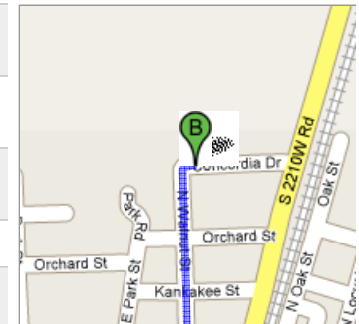

Start **Church**
 25124 S Fryer St
 Channahon, IL 60410

End **Zion Lutheran - Chebanse**
 190 Concordia Dr
 Chebanse, IL 60922

Travel **52.2 mi – about 1 hour 9 mins**

Get Google Maps on your phone
 Text the word "GMAPS" to 466453

A Church
 25124 S Fryer St
 Channahon, IL 60410
 Drive: 52.2 mi – about 1 hour 9 mins

1. Head **north** on **S Fryer St** toward **W Bluff St** 0.2 mi
1 min
- ➔ 2. Turn **right** at **W Eames St/US-6** 0.7 mi
2 mins
- ➔ 3. Turn **right** at **W Bluff Rd** 1.1 mi
2 mins
- ➔ 4. Turn **right** to merge onto **I-55 S** toward **Bloomington** 5.4 mi
6 mins
5. Take exit **241** toward **Wilmington** 0.3 mi
- ← 6. Turn **left** at **N River Rd** 1.7 mi
2 mins
- ➔ 7. Turn **right** at **W Kankakee River Dr** 2.8 mi
5 mins
8. Continue on **W Peotone Rd** 8.0 mi
10 mins
- ➔ 9. Turn **right** at **S Tulley Rd** 2.0 mi
3 mins
10. Continue on **N 5000W Rd/CR-7** 3.0 mi
4 mins
- ← 11. Turn **left** at **W 9000N Rd/CR-9** 6.2 mi
9 mins
- ➔ 12. Turn **right** to merge onto **I-57 S** toward **Kankakee** 19.7 mi
19 mins
13. Take exit **302** toward **Chebanse** 0.3 mi
- ➔ 14. Turn **right** at **W 1st S St/CR-37** 0.3 mi
Continue to follow W 1st S St
2 mins
- ➔ 15. Turn **right** at **Walnut St** 0.4 mi
2 mins
- ➔ 16. **Walnut St** turns **right** and becomes **Concordia Dr** 75 ft

Overview

Start

End

Map data ©2008 NAVTEQ™

B Zion Lutheran - Chebanse
 190 Concordia Dr
 Chebanse, IL 60922

These directions are for planning purposes only. You may find that construction projects, traffic, or other events may cause road conditions to differ from the map results.